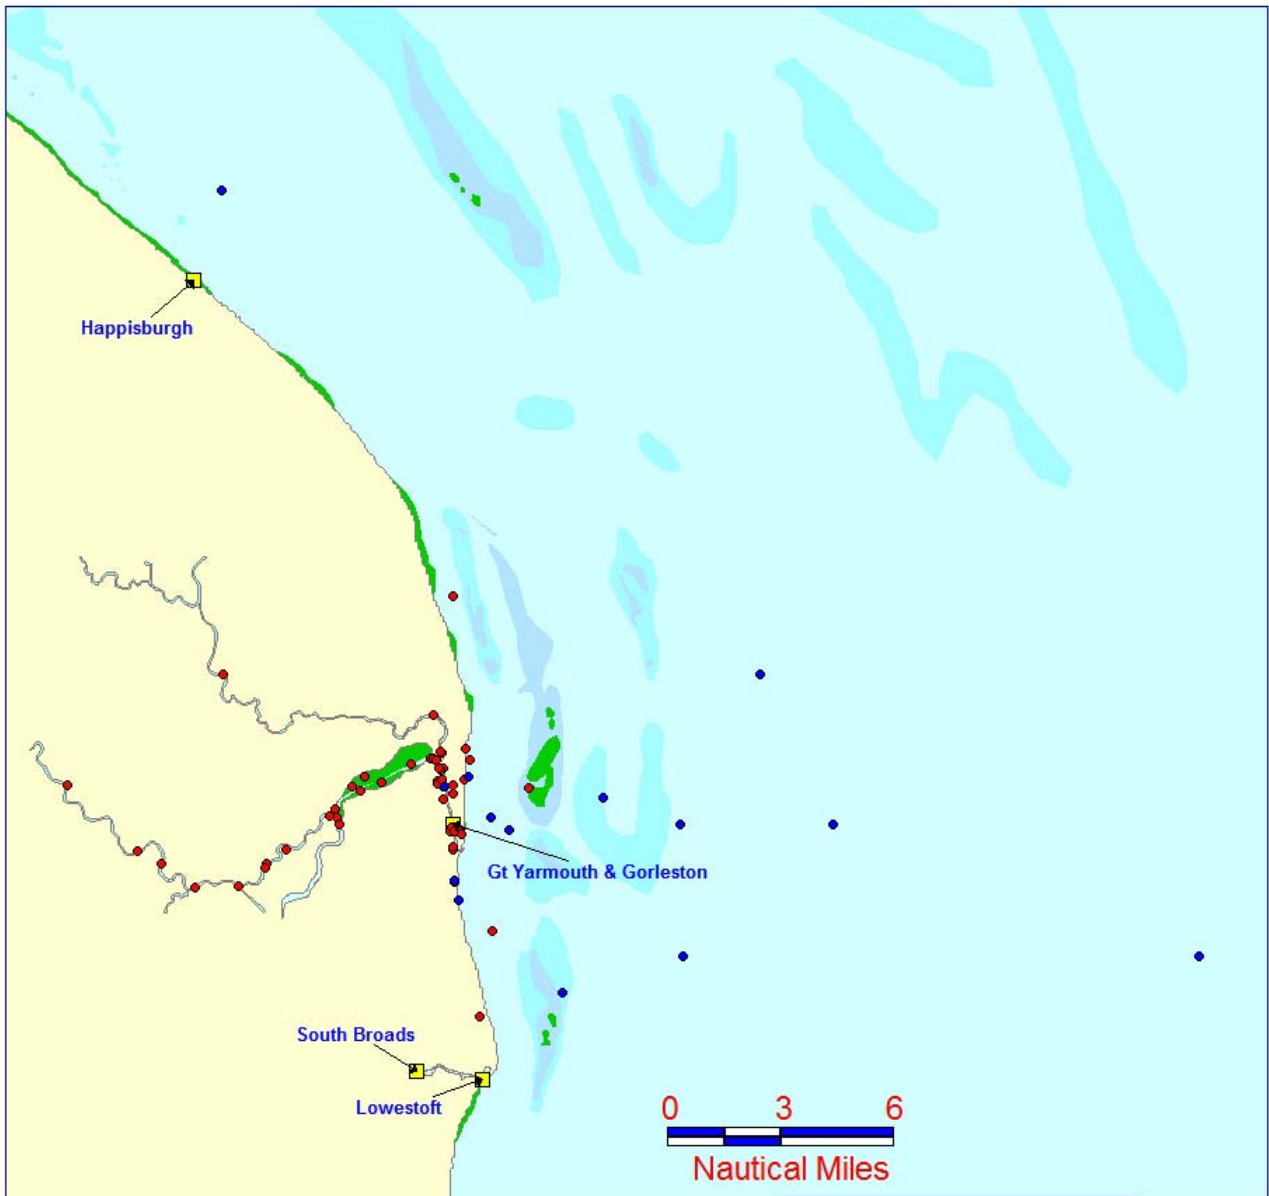

## Great Yarmouth & Gorleston - 2008

71 launches

No. of Launches Denoted by:

- ALB (15)
- ILB (56)